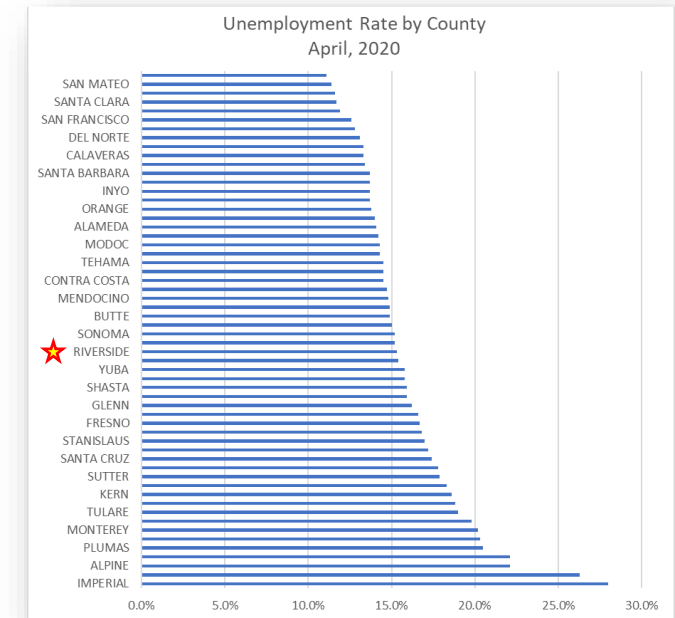

Riverside County Workforce Development DATA DASHBOARD

As of May 22, 2020

Source: EDD

Weekly Call & Email Inquiries

Note: Weekly call and email inquiries above represent unsolicited/unscheduled incoming inquiries from members of the public and businesses to Workforce Development staff.