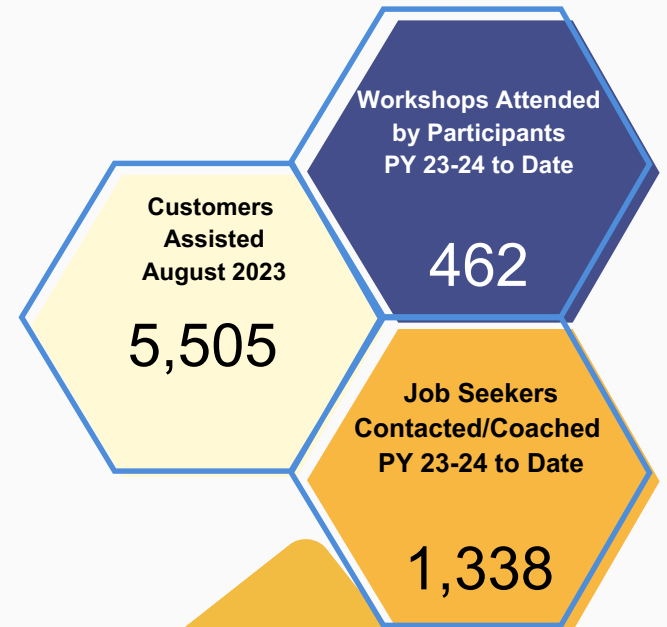

Riverside County Workforce Development DATA DASHBOARD

August 2023

Month of August 2023

August 2023 Unemployment Rates

Program Year to Date July 1, 2023 through August 31, 2023

Number of Visits, Emails, and Calls by AJCC

Vocational Trainings by Industry

Adults Enrolled by AJCC

Program Year to Date July 1, 2023 through August 31, 2023

New and repeat Businesses Engaged by Supervisor District

Participants receiving On-the-Job Training by AJCC