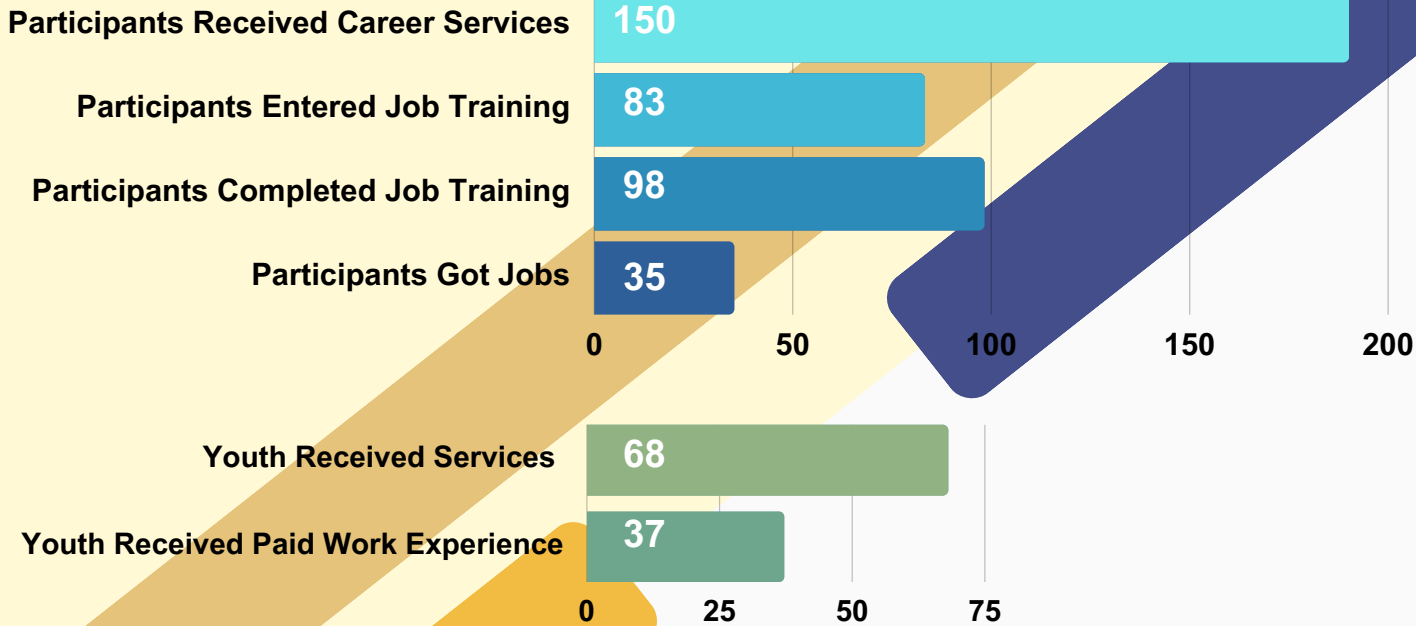

Riverside County Workforce Development DATA DASHBOARD

August 2023

Month of August 2023

August 2023 Unemployment Rates

Program Year to Date July 1, 2023 through August 31, 2023

Number of Visits, Emails, and Calls by AJCC

Vocational Trainings by Industry

Adults Enrolled by AJCC

Program Year to Date July 1, 2023 through August 31, 2023

New and repeat Businesses Engaged by Supervisor District

Participants receiving On-the-Job Training by AJCC

Youth Enrollments by Opportunity Center