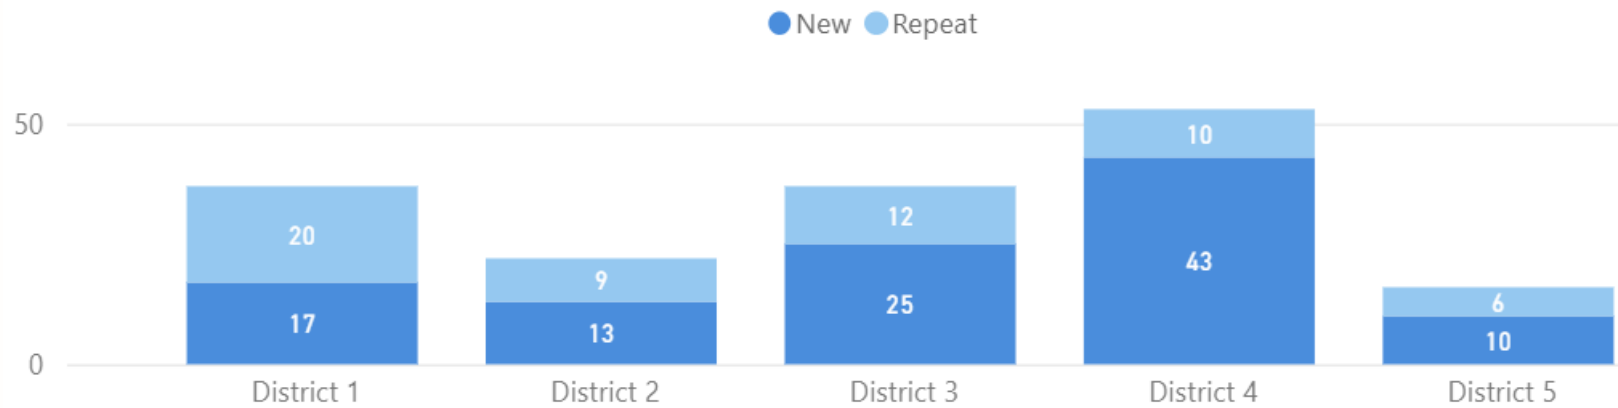

Vocational Trainings by Industry

Adults Enrolled by AJCC

Program Year to Date July 1, 2023 through August 31, 2023

New and repeat Businesses Engaged by Supervisor District

Participants receiving On-the-Job Training by AJCC

Youth Enrollments by Opportunity Center