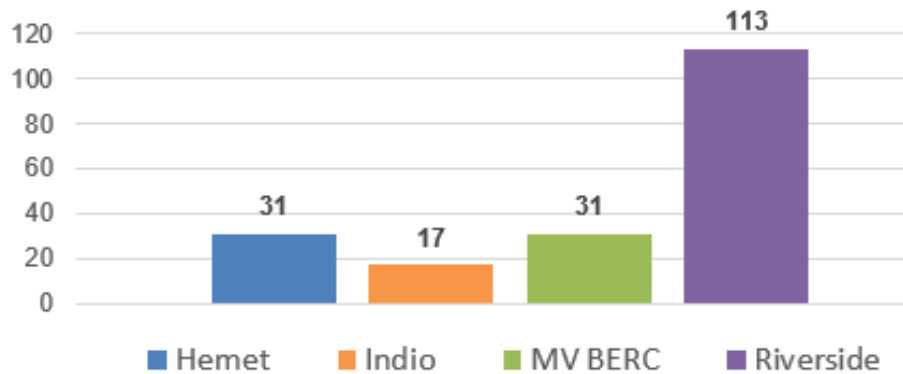

Vocational Trainings by Industry

Adults Enrolled by AJCC

Program Year to Date July 1, 2023 through August 31, 2023

New and repeat Businesses Engaged by Supervisor District

Participants receiving On-the-Job Training by AJCC