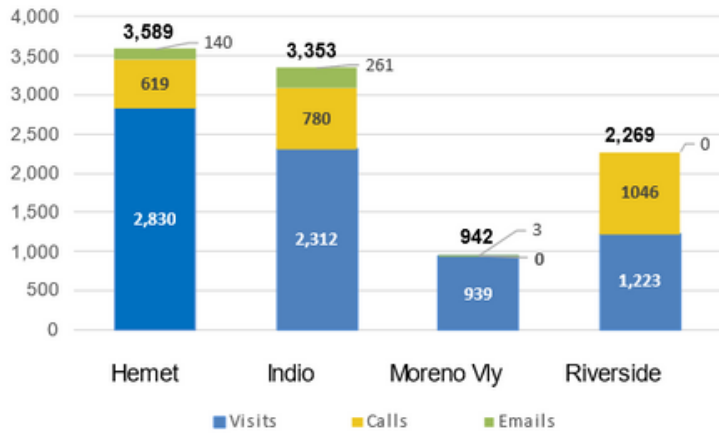

Riverside County Workforce Development DATA DASHBOARD

August 2023

Month of August 2023

August 2023 Unemployment Rates

Program Year to Date July 1, 2023 through August 31, 2023

Number of Visits, Emails, and Calls by AJCC