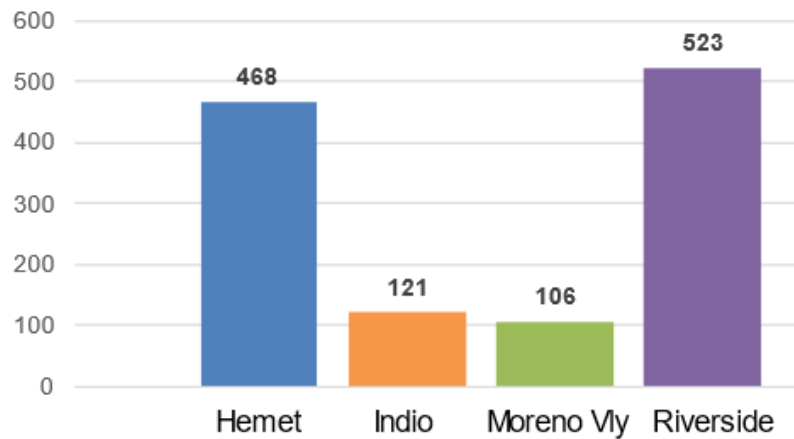

Adults Enrolled by AJCC