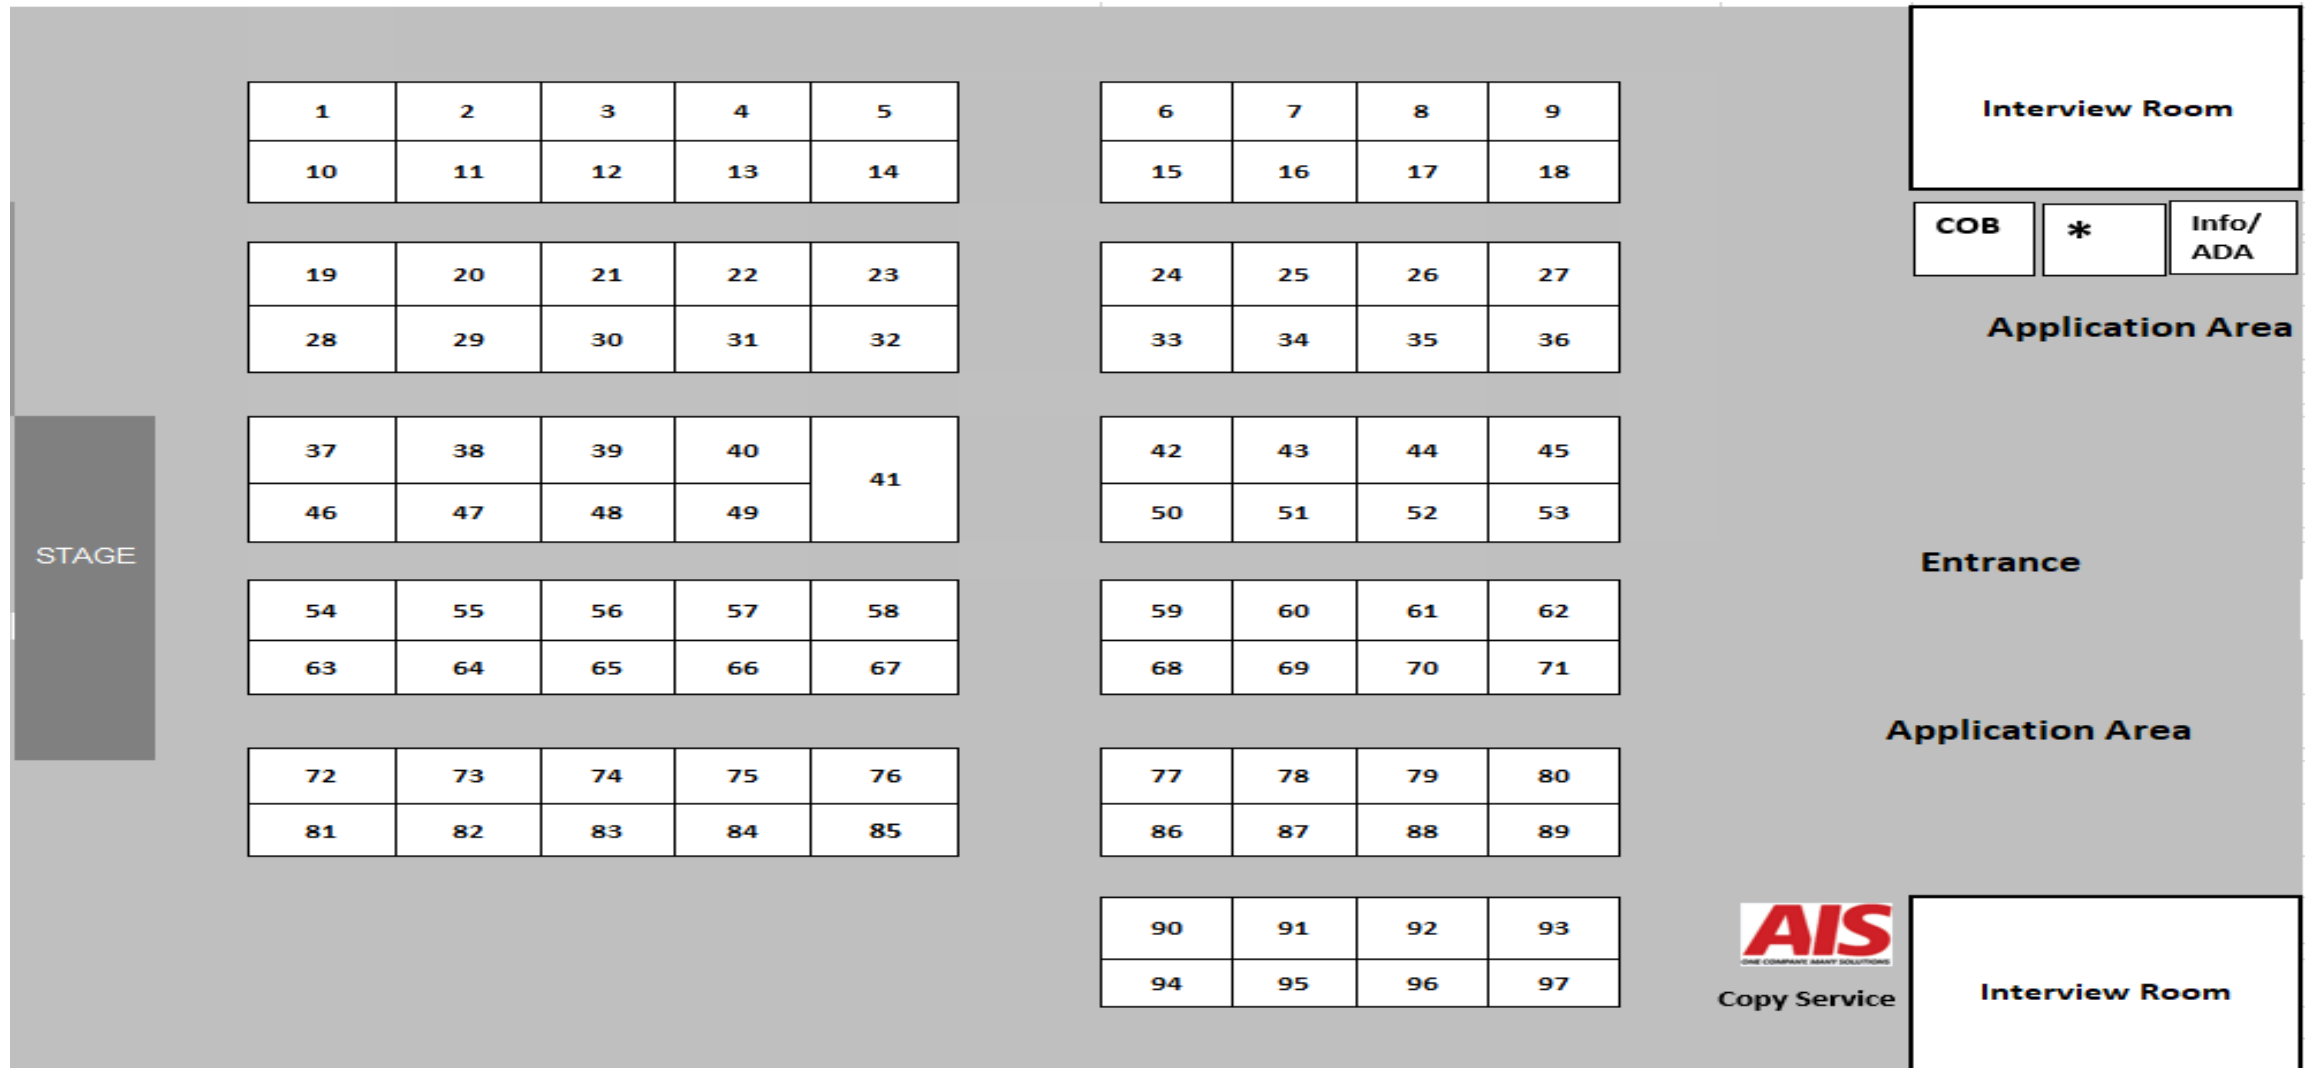

28th Valley Wide Employment Expo

HOSTED BY:

Riverside County Housing and Workforce Solutions - Workforce Development
Riverside County Department of Public Social Services
State of California Employment Development Department
State of California, Department of Rehabilitation

A SPECIAL THANKS TO OUR SPONSORS!